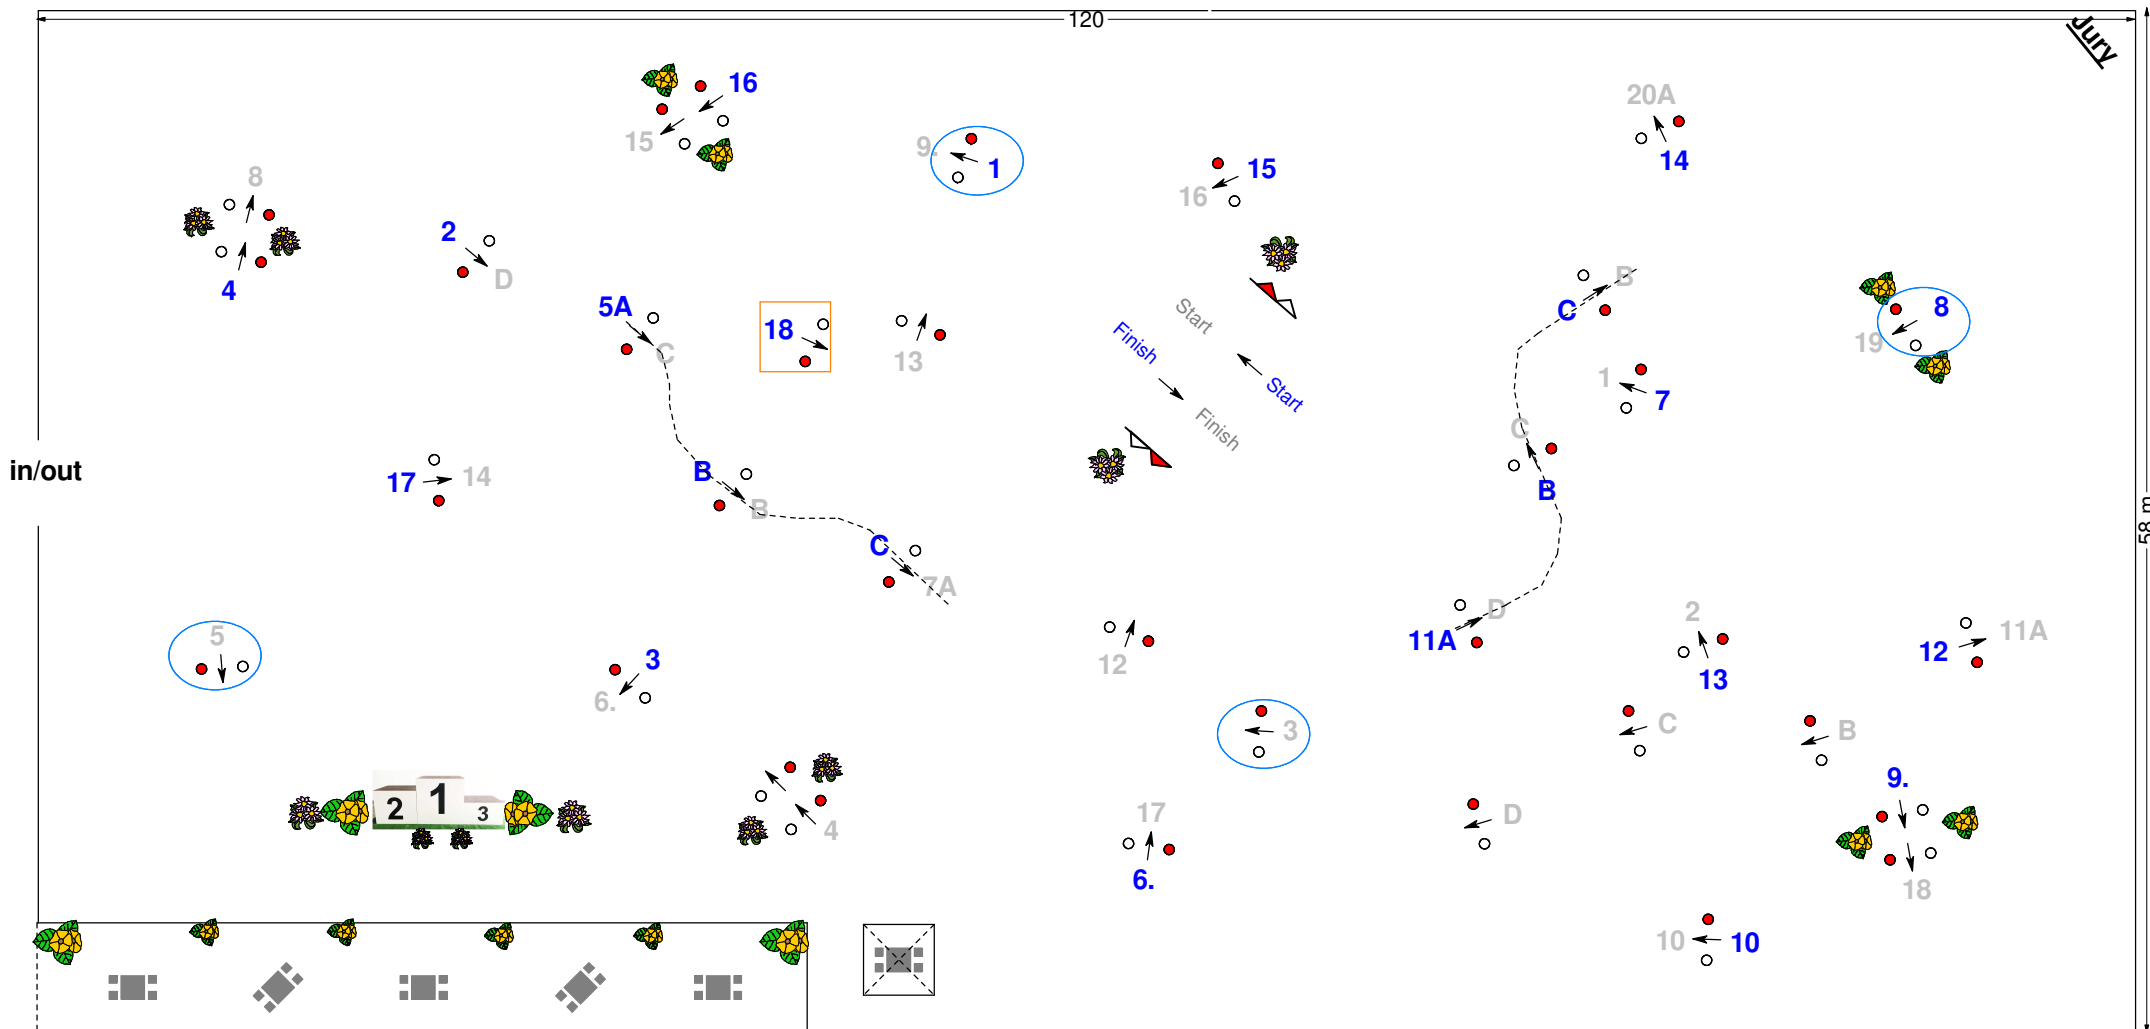

## Competition "Cones Driving"

<b>Comp.-No.:</b> Single Pony & Horse / PE (Para Driving)	<b>Cones Width:</b> 160 cm	-5 cm
<b>Art. of the FEI Rules:</b> Art. 970 to 976	<b>Type of Comp.:</b> Art. 971.1.1	= only for Para-Driving
<b>Obstacle:</b> 1 - 18	<b>Speed:</b> 230 m/Min.	<b>Time allowed:</b> 170 Sek.
	<b>Time limit:</b> 340 Sek.	<b>Start:</b> 2nd Sep. 2018 - 13:00